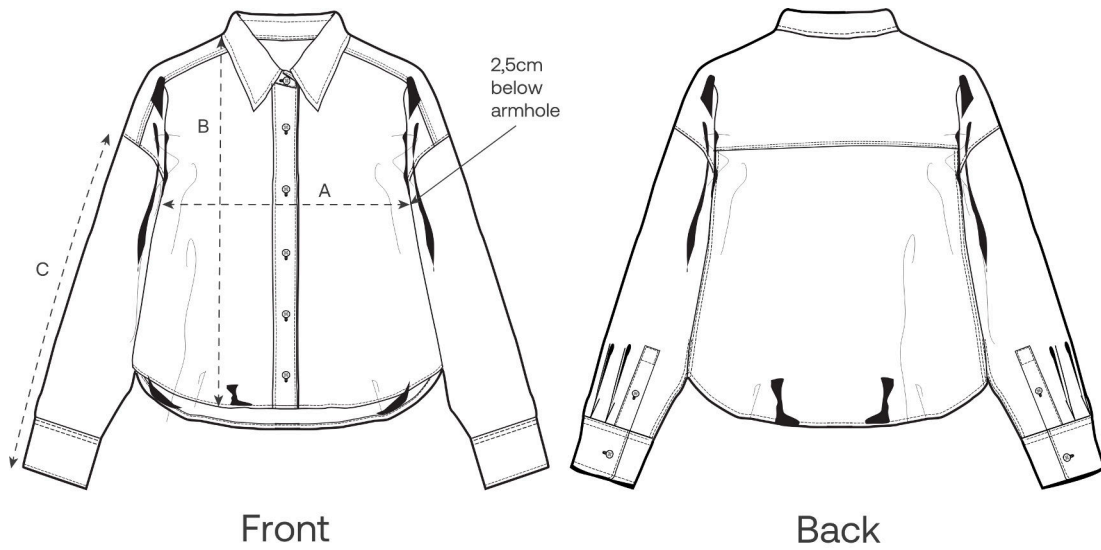

Size Guide

Measurement in cm	S	M	L
A - Half Chest	72	75	78
B - Body Length	58	60	62
C - Sleeve Length	48	49	50

Packing

Sizes	S	M	L
Pieces / bag	5	5	5
Pieces / box	25	25	25